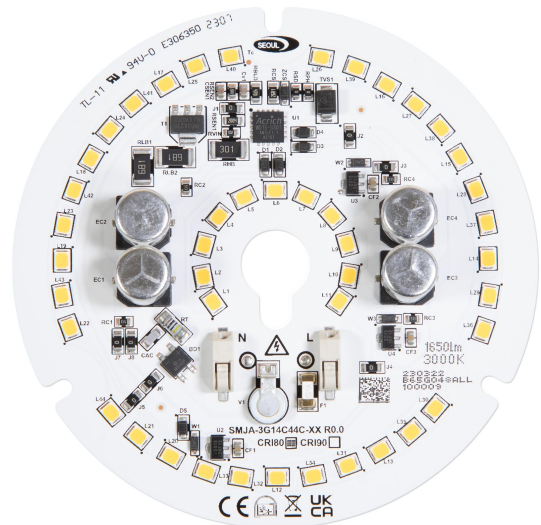

# DOT LED UTBYTESKIT 4000K

E7706137

LED utbyteskit 4000K till Dot.

Reservdel

Ja

---