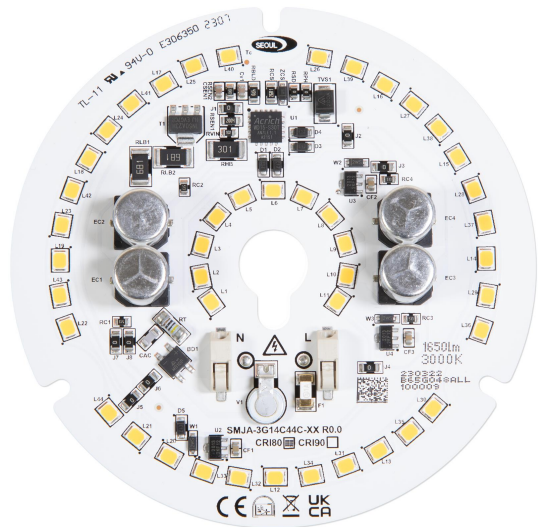

# DOT LED UTBYTESKIT 3000K

E7706136

LED utbyteskit 3000K till Dot.

Reservdel

Ja

---