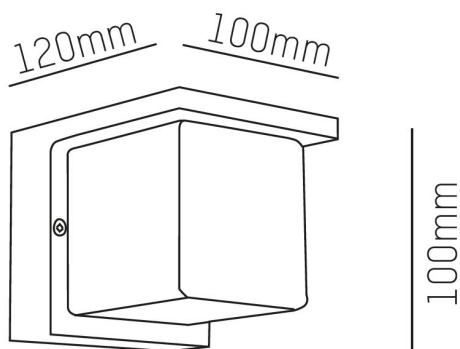

MOLTO LUCE®

CARDI
A Sonepar Company

Printed from www.cardi.se