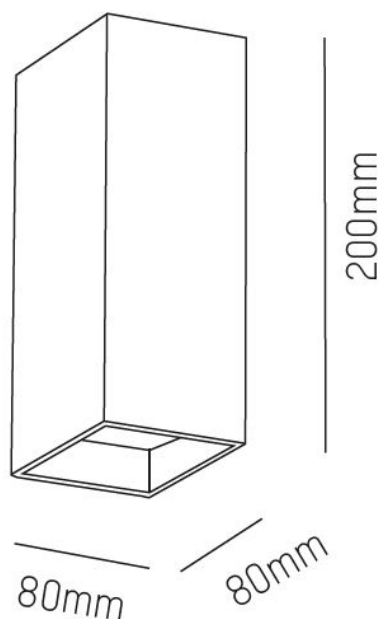

MOLTO LUCE®

CARDI
A Sonepar Company

Printed from www.cardi.se