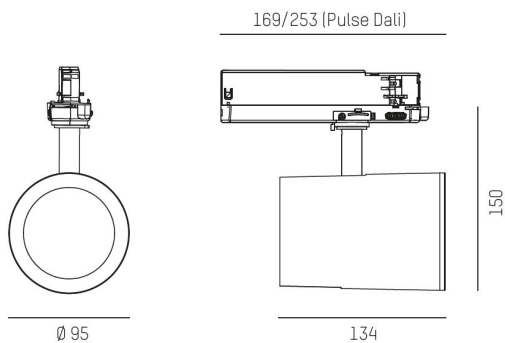

Vridbar: 350°

Ställbar: 90°

Styrning: On/Off

Montage: 3-fasskena

MOLTO LUCE®

CARDI
A Sonepar Company

Printed from www.cardi.se