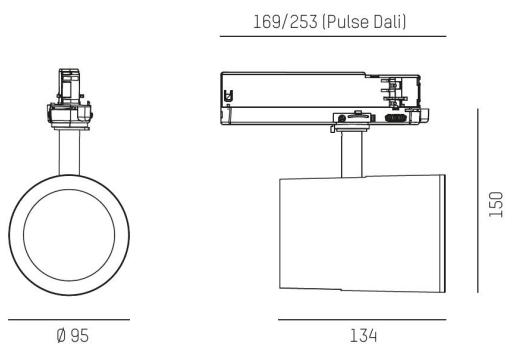

Vridbar: 350°

Ställbar: 90°

Styrning: On/Off

Montage: 3-fasskena

MOLTO LUCE®

CARDI
A Sonepar Company

Printed from www.cardi.se