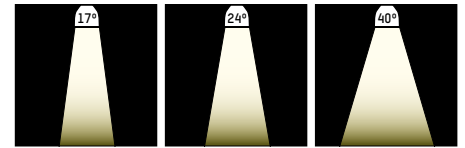

LED Stromschienenstrahler aus Aluminiumdruckguss
Feinstrukturlack in weiß, schwarz oder silber matt
HIGH EFFICIENCY Reflektor in 4 Ausstrahlwinkel
LED Konverter im Adapter integriert
BLUETOOTH über Molto Luce Smart APP steuerbar

Die cast aluminium LED track spotlight
Microstructure painting in white, black or silver matt
HIGH EFFICIENCY reflector in 4 beam angles
Integrated LED Driver
BLUETOOTH with Molto Luce Smart APP controllable

Faretto in alluminio pressofuso per binario
verniciato bianco, nero o grigio opaco
HIGH EFFICIENCY riflettore in 4 fasci di emissione
LED driver integrato
BLUETOOTH controllabile da Molto Luce Smart APP

Spot sur rail en aluminium
Finition laquée blanc, noir ou gris mat
HIGH EFFICIENCY réflecteur, 4 faisceaux disponibles
Pilotage de LED intégré
BLUETOOTH contrôlable par Molto Luce Smart APP

LED 3500K auf Anfrage / on request
Sonderlichtfarben auf Anfrage
Special light colours on request

A++ - **A**

IP 20

MOVA HIGH EFFICIENCY TRACK

220-240V AC · Binning SDCM 3 · **PASSIVE COOLING**

SYS 14W

695-11CX122WWXXY	1370lm	1620lm	1700lm
695-11CX123WWXXY	1370lm	1620lm	1700lm
695-11CX124WWXXY	1370lm	1620lm	1700lm
695-11CX125WWXXY	1370lm	1620lm	1700lm

SYS 27W

695-11CX322WWXXY	2540lm	3000lm	3150lm
695-11CX323WWXXY	2540lm	3000lm	3150lm
695-11CX324WWXXY	2540lm	3000lm	3150lm
695-11CX325WWXXY	2540lm	3000lm	3150lm

SYS 34W

695-11CX523WWXX0	3400lm	3940lm	4120lm
695-11CX524WWXX0	3400lm	3940lm	4120lm
695-11CX525WWXX0	3400lm	3940lm	4120lm

Lumeninfo ohne Glas
Lumeninfo without glass

SYS 20W

695-11CX222WWXXY	1900lm	2240lm	2360lm
695-11CX223WWXXY	1900lm	2240lm	2360lm
695-11CX224WWXXY	1900lm	2240lm	2360lm
695-11CX225WWXXY	1900lm	2240lm	2360lm

SYS 31W

695-11CX422WWXX0	2840lm	3350lm	3510lm
695-11CX423WWXX0	2840lm	3350lm	3510lm
695-11CX424WWXX0	2840lm	3350lm	3510lm
695-11CX425WWXX0	2840lm	3350lm	3510lm

SYS 40W

695-11CX623WWXX0	3840lm	4440lm	4620lm
695-11CX624WWXX0	3840lm	4440lm	4620lm
695-11CX625WWXX0	3840lm	4440lm	4620lm

ARTIKELNUMMER ERGÄNZEN / COMPLETE CODE

C = COVER

WW = LICHTFARBE/LIGHT COLOUR

X.....XX = FARBE/COLOUR

Y = DIMMBAR/DIMMABLE

without glass = 0
with glass = 1

LED 2700K = 43 PREMIUM CRI >90
 LED 3000K = 49 PREMIUM CRI >90
 LED 4000K = 24 CRI >90

silver matt = 4.....44
 white = 5.....55
 black = 6.....66

switchable = 0
 PULSE DALI dimm = p
 BLUETOOTH dimm = b