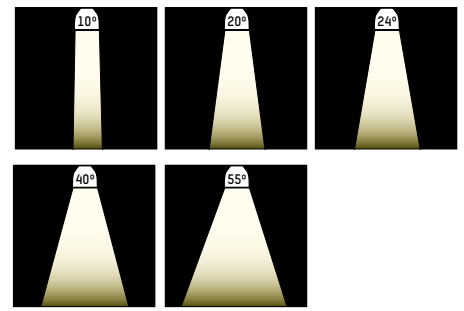

LED Stromeisenstrahler aus Aluminiumdruckguss
Feinstrukturlack in weiß, schwarz oder silber matt
Linse für ein exaktes Lichtbild ohne Streulicht
LED Konverter im Adapter integriert
BLUETOOTH über Molto Luce Smart APP steuerbar

Die cast aluminium LED track spotlight
Microstructure painting in white, black or silver matt
Lens for an exact light image without stray light
Integrated LED Driver
BLUETOOTH with Molto Luce Smart APP controllable

Faretto in alluminio pressofuso per binario
verniciato bianco, nero o grigio opaco
Ottica in alluminio in 5 fasci di emissione
LED driver integrato
BLUETOOTH controllabile da Molto Luce Smart APP

Spot sur rail en aluminium
Finition laquée blanc, noir ou gris mat
Réflecteurs aluminium, 5 faisceaux disponibles
Pilotage de LED intégré
BLUETOOTH contrôlable par Molto Luce Smart APP

LED 3500K auf Anfrage / on request
Sonderlichtfarben auf Anfrage
Special light colours on request

A++ - A

IP20 CE

MOVA LENS TRACK

220-240V AC · Binning SDCM 3 · PASSIVE COOLING

SYS 14W

	W2	W3	W4
695-110X131WWXXY	780lm	830lm	950lm
695-110X132WWXXY	1240lm	1440lm	1510lm
695-110X133WWXXY	1350lm	1560lm	1640lm
695-110X134WWXXY	1270lm	1470lm	1550lm
695-110X135WWXXY	1010lm	1160lm	1220lm

SYS 27W

	W2	W3	W4
695-110X332WWXXY	2310lm	2670lm	2810lm
695-110X333WWXXY	2510lm	2900lm	3040lm
695-110X334WWXXY	2370lm	2740lm	2870lm
695-110X335WWXXY	1870lm	2160lm	2270lm

SYS 35W

	W2	W3	W4
695-110X532WWXX0	2850lm	3290lm	3450lm
695-110X533WWXX0	3090lm	3570lm	3740lm
695-110X534WWXX0	2910lm	3370lm	3530lm
695-110X535WWXX0	2300lm	2660lm	2790lm

SYS 20W

	W2	W3	W4
695-110X231WWXXY	940lm	1000lm	1140lm
695-110X232WWXXY	1730lm	2000lm	2100lm
695-110X233WWXXY	1870lm	2160lm	2280lm
695-110X234WWXXY	1770lm	2040lm	2150lm
695-110X235WWXXY	1400lm	1610lm	1700lm

SYS 31W

	W2	W3	W4
695-110X432WWXX0	2580lm	2980lm	3130lm
695-110X433WWXX0	2800lm	3240lm	3390lm
695-110X434WWXX0	2640lm	3050lm	3200lm
695-110X435WWXX0	2090lm	2410lm	2530lm

SYS 42W

	W2	W3	W4
695-110X632WWXX0	3210lm	3710lm	3880lm
695-110X633WWXX0	3480lm	4020lm	4210lm
695-110X634WWXX0	3280lm	3800lm	3970lm
695-110X635WWXX0	2600lm	3000lm	3140lm

ARTIKELNUMMER ERGÄNZEN / COMPLETE CODE

WW = LICHTFARBE/LIGHT COLOUR

X.....XX = FARBE/COLOUR

Y = DIMMBAR/DIMMABLE

W2	LED 2700K = 43	PREMIUM CRI >90
W3	LED 3000K = 49	PREMIUM CRI >90
W4	LED 4000K = 24	CRI >90

SM	silver matt = 4.....44
W	white = 5.....55
S	black = 6.....66

S	switchable = 0
P	PULSE DALI dimm = p
B	BLUETOOTH dimm = b