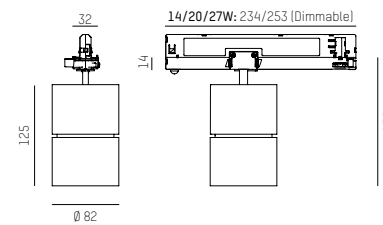

LED Stromschienenstrahler aus Aluminiumdruckguss
Feinstrukturlack in weiß, schwarz oder silber matt
HIGH EFFICIENCY Reflektor in 4 Ausstrahlwinkel
LED Konverter im Adapter integriert
BLUETOOTH über Molto Luce Smart APP steuerbar

Die cast aluminium LED track spotlight
Microstructure painting in white, black or silver matt
HIGH EFFICIENCY reflector in 4 beam angles
Integrated LED Driver
BLUETOOTH with Molto Luce Smart APP controllable

Faretto in alluminio pressofuso per binario
verniciato bianco, nero o grigio opaco
HIGH EFFICIENCY riflettore in 4 fasci di emissione
LED driver integrato
BLUETOOTH controllabile da Molto Luce Smart APP

Spot sur rail en aluminium
Finition laquée blanc, noir ou gris mat
HIGH EFFICIENCY réflecteur, 4 faisceaux disponibles
Pilotage de LED intégré
BLUETOOTH contrôlable par Molto Luce Smart APP

LED 3500K auf Anfrage / on request
Sonderlichtfarben auf Anfrage
Special light colours on request

A++ - **A**

IP 20

MOVA HIGH EFFICIENCY TRACK

220-240V AC · Binning SDCM 3 · **PASSIVE COOLING**

SYS 14W

695-11CX122WWXXY	1370lm	1620lm	1700lm
695-11CX123WWXXY	1370lm	1620lm	1700lm
695-11CX124WWXXY	1370lm	1620lm	1700lm
695-11CX125WWXXY	1370lm	1620lm	1700lm

SYS 27W

695-11CX322WWXXY	2540lm	3000lm	3150lm
695-11CX323WWXXY	2540lm	3000lm	3150lm
695-11CX324WWXXY	2540lm	3000lm	3150lm
695-11CX325WWXXY	2540lm	3000lm	3150lm

SYS 34W

695-11CX523WWXX0	3400lm	3940lm	4120lm
695-11CX524WWXX0	3400lm	3940lm	4120lm
695-11CX525WWXX0	3400lm	3940lm	4120lm

Lumeninfo ohne Glas
Lumeninfo without glass

SYS 20W

695-11CX222WWXXY	1900lm	2240lm	2360lm
695-11CX223WWXXY	1900lm	2240lm	2360lm
695-11CX224WWXXY	1900lm	2240lm	2360lm
695-11CX225WWXXY	1900lm	2240lm	2360lm

SYS 31W

695-11CX422WWXX0	2840lm	3350lm	3510lm
695-11CX423WWXX0	2840lm	3350lm	3510lm
695-11CX424WWXX0	2840lm	3350lm	3510lm
695-11CX425WWXX0	2840lm	3350lm	3510lm

SYS 40W

695-11CX623WWXX0	3840lm	4440lm	4620lm
695-11CX624WWXX0	3840lm	4440lm	4620lm
695-11CX625WWXX0	3840lm	4440lm	4620lm

ARTIKELNUMMER ERGÄNZEN / COMPLETE CODE

C = COVER

WW = LICHTFARBE/LIGHT COLOUR

X.....XX = FARBE/COLOUR

Y = DIMMBAR/DIMMABLE

without glass = 0
with glass = 1

LED 2700K = 43 PREMIUM CRI >90
 LED 3000K = 49 PREMIUM CRI >90
 LED 4000K = 24 CRI >90

silver matt = 4.....44
 white = 5.....55
 black = 6.....66

switchable = 0
 PULSE DALI dimm = p
 BLUETOOTH dimm = b