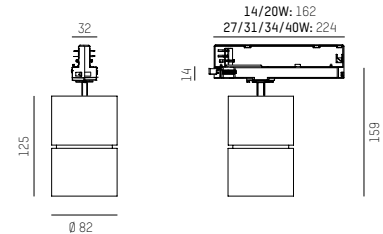

LED Stromschienenstrahler aus Aluminiumdruckguss
Feinstrukturlack in weiß, schwarz oder silber matt
HIGH EFFICIENCY Reflektor in 4 Ausstrahlwinkel
LED Konverter im Adapter integriert
BLUETOOTH über Molto Luce Smart APP steuerbar

Die cast aluminium LED track spotlight
Microstructure painting in white, black or silver matt
HIGH EFFICIENCY reflector in 4 beam angles
Integrated LED Driver
BLUETOOTH with Molto Luce Smart APP controllable

Faretto in alluminio pressofuso per binario
verniciato bianco, nero o grigio opaco
HIGH EFFICIENCY riflettore in 4 fasci di emissione
LED driver integrato
BLUETOOTH controllabile da Molto Luce Smart APP

Spot sur rail en aluminium
Finition laquée blanc, noir ou gris mat
HIGH EFFICIENCY réflecteur, 4 faisceaux disponibles
Pilotage de LED intégré
BLUETOOTH contrôlable par Molto Luce Smart APP

LED 3500K auf Anfrage / on request
Sonderlichtfarben auf Anfrage
Special light colours on request

A++ - **A**

IP 20

MOVA HIGH EFFICIENCY TRACK

220-240V AC · Binning SDCM 3 · **PASSIVE COOLING**

SYS 14W

695-11CX122WWXXY	1370lm	1620lm	1700lm
695-11CX123WWXXY	1370lm	1620lm	1700lm
695-11CX124WWXXY	1370lm	1620lm	1700lm
695-11CX125WWXXY	1370lm	1620lm	1700lm

SYS 27W

695-11CX322WWXXY	2540lm	3000lm	3150lm
695-11CX323WWXXY	2540lm	3000lm	3150lm
695-11CX324WWXXY	2540lm	3000lm	3150lm
695-11CX325WWXXY	2540lm	3000lm	3150lm

SYS 34W

695-11CX523WWXX0	3400lm	3940lm	4120lm
695-11CX524WWXX0	3400lm	3940lm	4120lm
695-11CX525WWXX0	3400lm	3940lm	4120lm

Lumeninfo ohne Glas
Lumeninfo without glass

SYS 20W

695-11CX222WWXXY	1900lm	2240lm	2360lm
695-11CX223WWXXY	1900lm	2240lm	2360lm
695-11CX224WWXXY	1900lm	2240lm	2360lm
695-11CX225WWXXY	1900lm	2240lm	2360lm

SYS 31W

695-11CX422WWXX0	2840lm	3350lm	3510lm
695-11CX423WWXX0	2840lm	3350lm	3510lm
695-11CX424WWXX0	2840lm	3350lm	3510lm
695-11CX425WWXX0	2840lm	3350lm	3510lm

SYS 40W

695-11CX623WWXX0	3840lm	4440lm	4620lm
695-11CX624WWXX0	3840lm	4440lm	4620lm
695-11CX625WWXX0	3840lm	4440lm	4620lm

ARTIKELNUMMER ERGÄNZEN / COMPLETE CODE

C = COVER

WW = LICHTFARBE/LIGHT COLOUR

X.....XX = FARBE/COLOUR

Y = DIMMBAR/DIMMABLE

without glass = 0
with glass = 1

LED 2700K = 43 PREMIUM CRI >90
 LED 3000K = 49 PREMIUM CRI >90
 LED 4000K = 24 CRI >90

silver matt = 4.....44
 white = 5.....55
 black = 6.....66

switchable = 0
 PULSE DALI dimm = p
 BLUETOOTH dimm = b