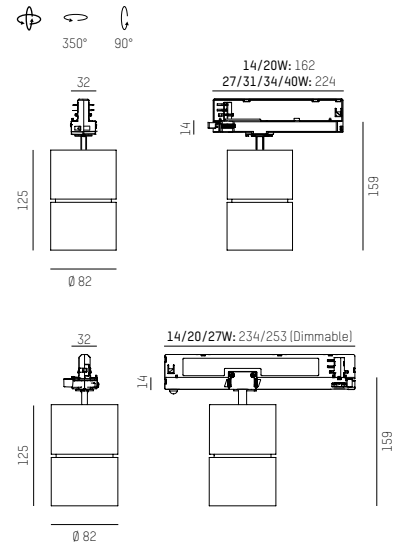

LED Stromeisenstrahler aus Aluminiumdruckguss
Feinstrukturlack in weiß, schwarz oder silber matt
Linse für ein exaktes Lichtbild ohne Streulicht
LED Konverter im Adapter integriert
BLUETOOTH über Molto Luce Smart APP steuerbar

Die cast aluminium LED track spotlight
Microstructure painting in white, black or silver matt
Lens for an exact light image without stray light
Integrated LED Driver
BLUETOOTH with Molto Luce Smart APP controllable

Faretto in alluminio pressofuso per binario
verniciato bianco, nero o grigio opaco
Ottica in alluminio in 5 fasci di emissione
LED driver integrato
BLUETOOTH controllabile da Molto Luce Smart APP

Spot sur rail en aluminium
Finition laquée blanc, noir ou gris mat
Réflecteurs aluminium, 5 faisceaux disponibles
Pilotage de LED intégré
BLUETOOTH contrôlable par Molto Luce Smart APP

LED 3500K auf Anfrage / on request
Sonderlichtfarben auf Anfrage
Special light colours on request

A++ - A

IP20 CE

MOVA LENS TRACK

220-240V AC · Binning SDCM 3 · PASSIVE COOLING

SYS 14W

	W2	W3	W4
695-110X131WWXXY	780lm	830lm	950lm
695-110X132WWXXY	1240lm	1440lm	1510lm
695-110X133WWXXY	1350lm	1560lm	1640lm
695-110X134WWXXY	1270lm	1470lm	1550lm
695-110X135WWXXY	1010lm	1160lm	1220lm

SYS 27W

	W2	W3	W4
695-110X332WWXXY	2310lm	2670lm	2810lm
695-110X333WWXXY	2510lm	2900lm	3040lm
695-110X334WWXXY	2370lm	2740lm	2870lm
695-110X335WWXXY	1870lm	2160lm	2270lm

SYS 35W

	W2	W3	W4
695-110X532WWXX0	2850lm	3290lm	3450lm
695-110X533WWXX0	3090lm	3570lm	3740lm
695-110X534WWXX0	2910lm	3370lm	3530lm
695-110X535WWXX0	2300lm	2660lm	2790lm

SYS 20W

	W2	W3	W4
695-110X231WWXXY	940lm	1000lm	1140lm
695-110X232WWXXY	1730lm	2000lm	2100lm
695-110X233WWXXY	1870lm	2160lm	2280lm
695-110X234WWXXY	1770lm	2040lm	2150lm
695-110X235WWXXY	1400lm	1610lm	1700lm

SYS 31W

	W2	W3	W4
695-110X432WWXX0	2580lm	2980lm	3130lm
695-110X433WWXX0	2800lm	3240lm	3390lm
695-110X434WWXX0	2640lm	3050lm	3200lm
695-110X435WWXX0	2090lm	2410lm	2530lm

SYS 42W

	W2	W3	W4
695-110X632WWXX0	3210lm	3710lm	3880lm
695-110X633WWXX0	3480lm	4020lm	4210lm
695-110X634WWXX0	3280lm	3800lm	3970lm
695-110X635WWXX0	2600lm	3000lm	3140lm

ARTIKELNUMMER ERGÄNZEN / COMPLETE CODE

WW = LICHTFARBE/LIGHT COLOUR

X.....XX = FARBE/COLOUR

Y = DIMMBAR/DIMMABLE

W2	LED 2700K = 43	PREMIUM CRI >90
W3	LED 3000K = 49	PREMIUM CRI >90
W4	LED 4000K = 24	CRI >90

SM	silver matt = 4.....44
W	white = 5.....55
S	black = 6.....66

S	switchable = 0
P	PULSE DALI dimm = p
B	BLUETOOTH dimm = b